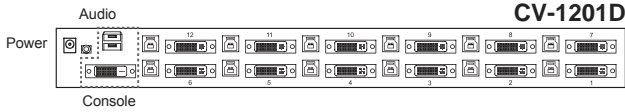

CV-1201D

DVI-D KVM Benefits

- ▶ 12-port DVI-D, USB & Audio KVM
- ▶ DVI-D single link support 1920 x 1200 transmission
- ▶ Support widescreen & native SUN 1152 x 900 resolution
- ▶ Multi-platform for PCs, SUN and Mac G3 / G4 Mac / iMac
- ▶ Hot pluggable, no software or drivers required

Switch Features & Options

- Support VESA DDC2B emulation & TMDS signal pass-through
- Port switching via push button & keyboard hotkeys

12V, 24V and 48V DC Power options

Ordering Information

Console	Local	Remote	IP	12-port
	1	0	0	CV-1201D

KVM Specification

<p>■ KVM Port</p> <p>Number of ports: 12</p> <p>Connector: DVI-D connector USB 3.0 connector (combined for keyboard, mouse & audio)</p> <p>Connectivity: Combo 4-in-1 KVM cable, 6 or 15 feet</p>	<p>■ Power</p> <p>Input: 100 or 240V AC at 50 or 60 Hz via IEC type cord</p> <p>Option DC: 12V / 24V / 48V DC input</p> <p>Consumption: Max. 12 Watt, Standby 5 Watt</p>
<p>■ Local Console</p> <p>Graphic Connector: 1 x DVI-D</p> <p>Resolution: Up to 1920 x 1200</p> <p>Input device: 2 x USB type A for keyboard & mouse</p> <p>Audio out: 1 x 3.5mm stereo audio</p>	<p>■ Regulatory Approval: FCC, CE</p>
<p>■ Management</p> <p>PC Selection: Front button & hotkey</p>	<p>■ Environmental</p> <p>Operating: 0 to 50°C</p> <p>Storage: -5 to 60°C</p> <p>Relative humidity: 90%, non-condensing</p> <p>Shock: 50G peak acceleration (11ms, half-sine wave)</p> <p>Vibration: 58~100Hz / 0.98G (11ms / cycle)</p>
<p>■ Compatibility</p> <p>Multi-platform: Mix PCs, SUN and Mac G3 / G4 Mac / iMac</p> <p>Support: Windows 7 / Vista / 2003 / XP, Linux, Unix</p>	<p>■ Product Information</p> <p>Dimension (W x D x H): 443 x 180 x 43.6 mm / 17.4 x 7.1 x 1.72 inch</p> <p>Net weight: 3 kg / 6.5 lb</p>
	<p>■ Packing Information</p> <p>Dimension (W x D x H): 500 x 400 x 90 mm / 19.7 x 15.7 x 3.5 inch</p> <p>Gross weight: 5 kg / 11 lb</p>

12 ports