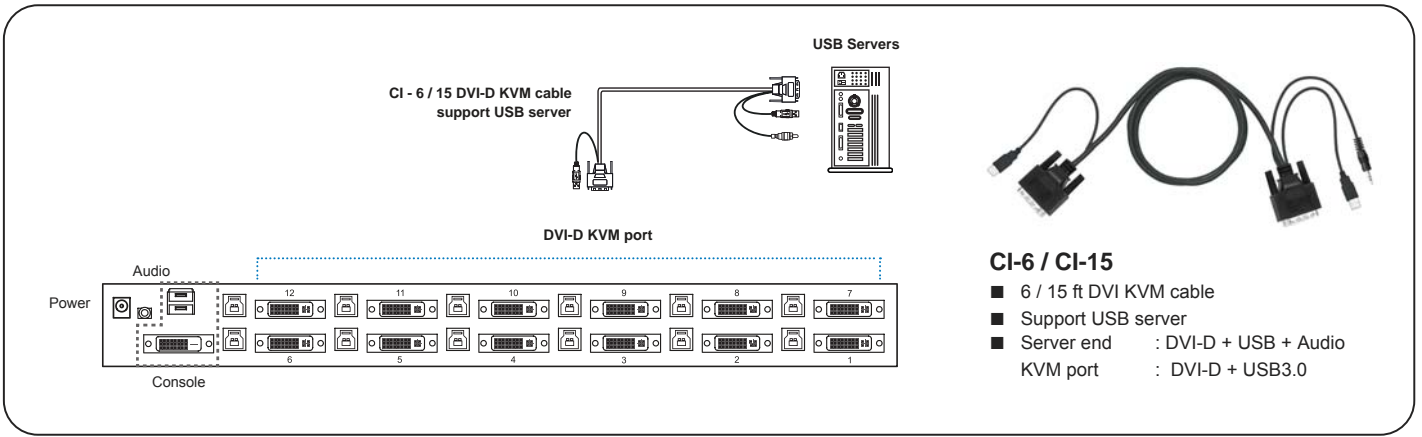

Switch Features & Options

- Support VESA DDC2B emulation & TMDS signal pass-through
- Port switching via push button & keyboard hotkeys

12V, 24V and 48V DC Power options

Ordering Information

Console	Local	Remote	IP	12-port
	1	0	0	CV-1201D

KVM Specification

<p>■ KVM Port</p> <p>Number of ports: 12</p> <p>Connector: DVI-D connector USB 3.0 connector (combined for keyboard, mouse & audio)</p> <p>Connectivity: Combo 4-in-1 KVM cable, 6 or 15 feet</p>	<p>■ Power</p> <p>Input: 100 or 240V AC at 50 or 60 Hz via IEC type cord</p> <p>Option DC: 12V / 24V / 48V DC input</p> <p>Consumption: Max. 12 Watt, Standby 5 Watt</p>
<p>■ Local Console</p> <p>Graphic Connector: 1 x DVI-D</p> <p>Resolution: Up to 1920 x 1200</p> <p>Input device: 2 x USB type A for keyboard & mouse</p> <p>Audio out: 1 x 3.5mm stereo audio</p>	<p>■ Regulatory Approval: FCC, CE</p>
<p>■ Management</p> <p>PC Selection: Front button & hotkey</p>	<p>■ Environmental</p> <p>Operating: 0 to 50°C</p> <p>Storage: -5 to 60°C</p> <p>Relative humidity: 90%, non-condensing</p> <p>Shock: 50G peak acceleration (11ms, half-sine wave)</p> <p>Vibration: 58~100Hz / 0.98G (11ms / cycle)</p>
<p>■ Compatibility</p> <p>Multi-platform: Mix PCs, SUN and Mac G3 / G4 Mac / iMac</p> <p>Support: Windows 7 / Vista / 2003 / XP, Linux, Unix</p>	<p>■ Product Information</p> <p>Dimension (W x D x H): 443 x 180 x 43.6 mm / 17.4 x 7.1 x 1.72 inch</p> <p>Net weight: 3 kg / 6.5 lb</p>
	<p>■ Packing Information</p> <p>Dimension (W x D x H): 500 x 400 x 90 mm / 19.7 x 15.7 x 3.5 inch</p> <p>Gross weight: 5 kg / 11 lb</p>

KVM port connection

 For detailed product specifications and options, please download the user manual from the link below : www.austin-hughes.com/support/usermanual/cyberview/UM-CV-DVIKVM.pdf

Front Panel - Port LED Indications

12 ports